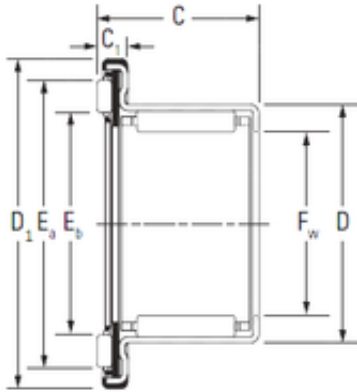

## China Artificial Nutrition Fortified Rice Processing Making Machine

Bearing No.

Size	25x37x22.2 mm
Bore Diameter	25 mm
Outer Diameter	37 mm
Width	22,2 mm
d	25 mm
D	37 mm
C	22,2 mm

Bearing 2D drawings and 3D CAD models